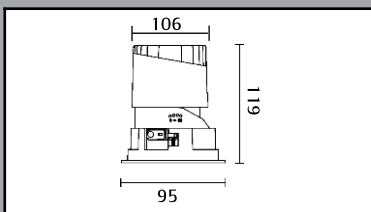

5 - Protection Mode

IP40

6 - Variant on request

5700K

Dimensions

Dimensions

Outer DA \varnothing =106mm
Cutout dia=95mm
H=119mm

Efficacy